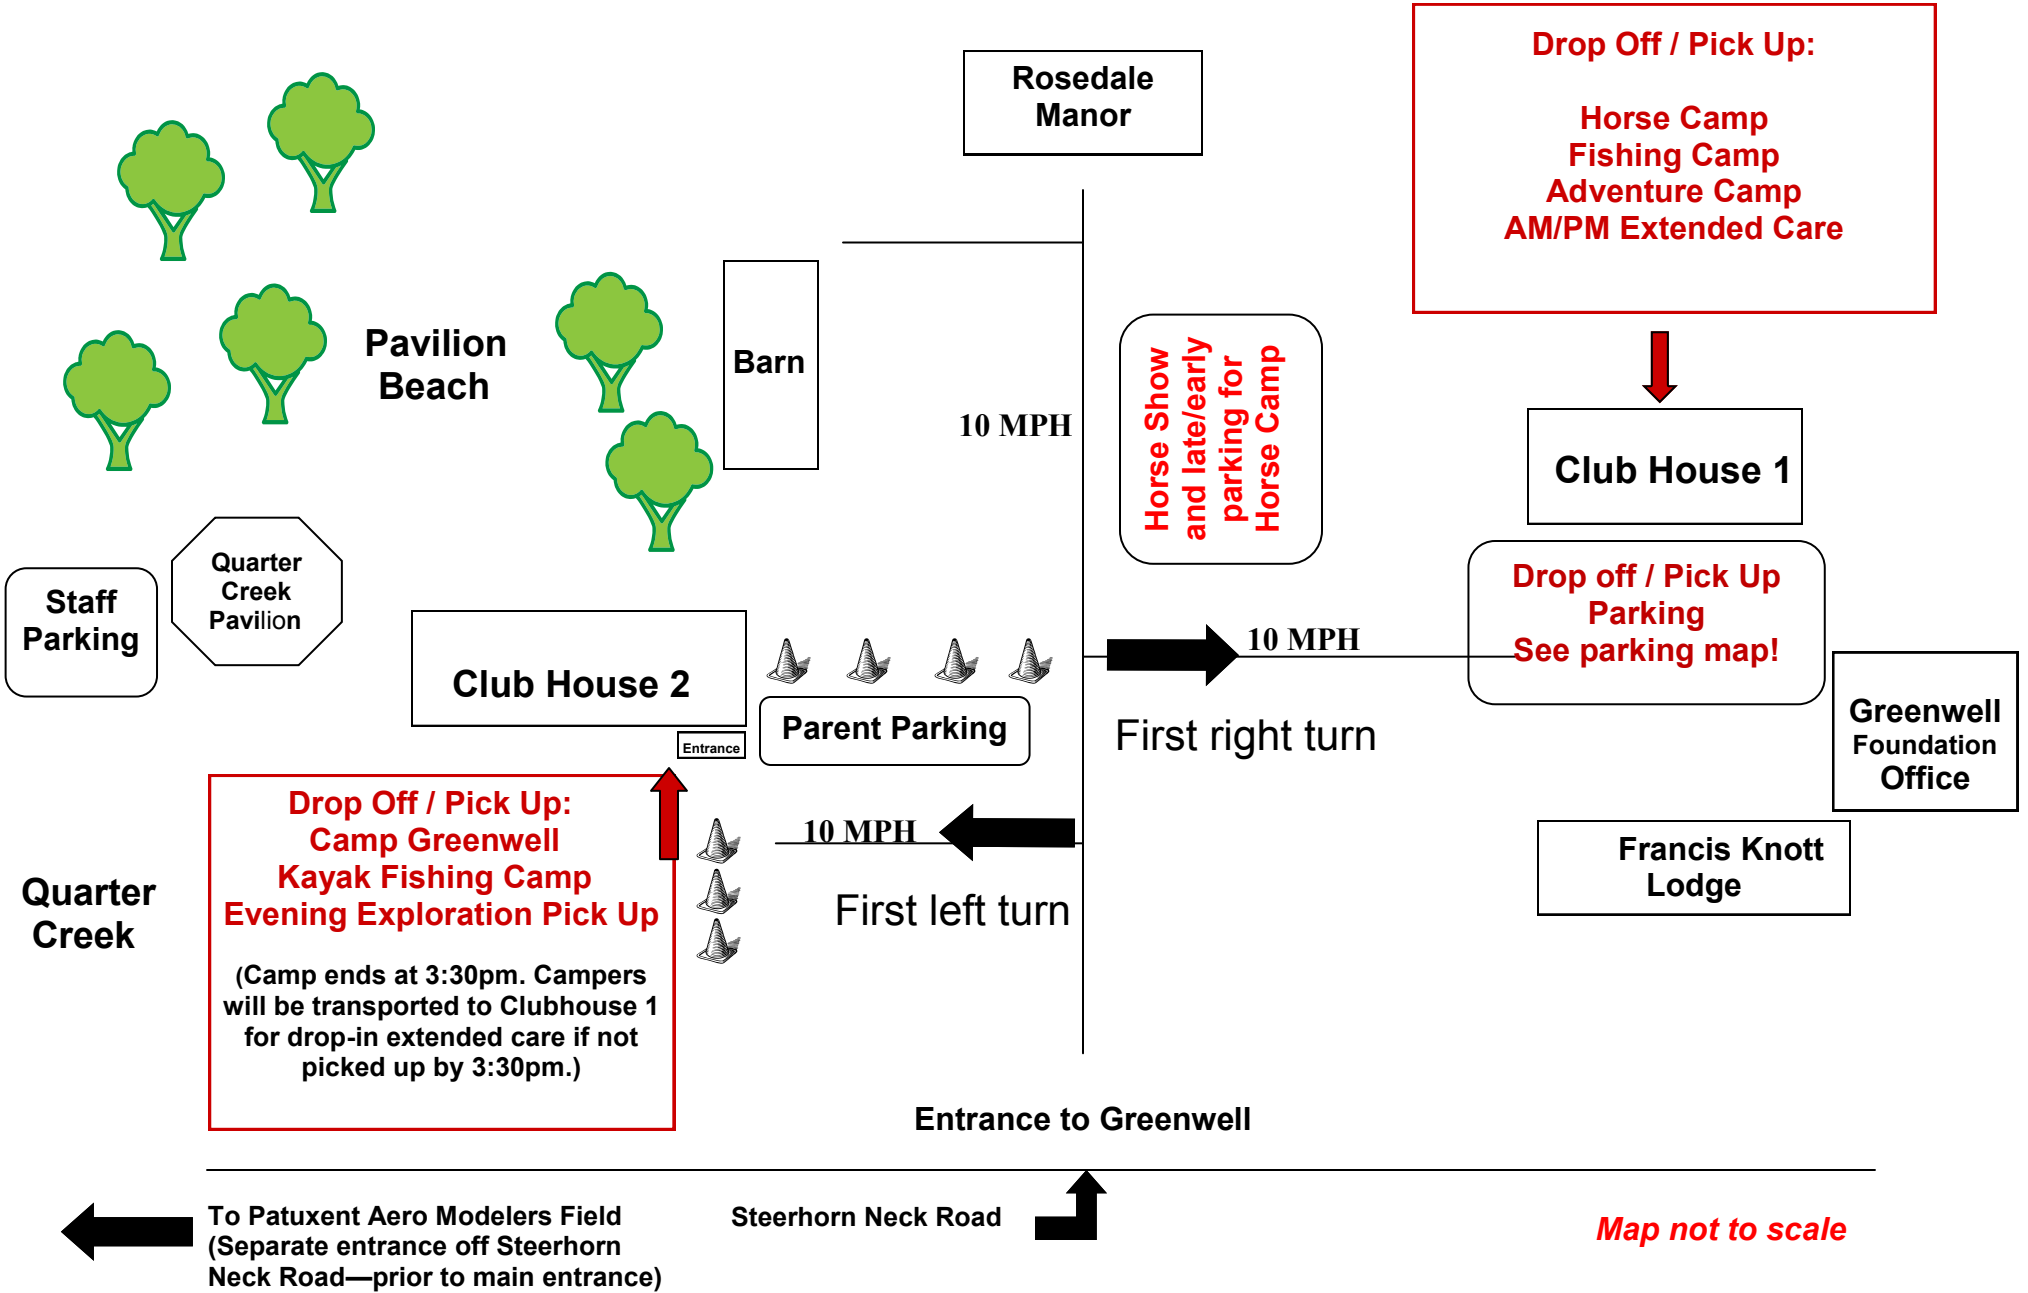

# Camp Map Summer 2016

**Speed Limit is 10mph throughout the park!** (Enforced by Natural Resources Police)