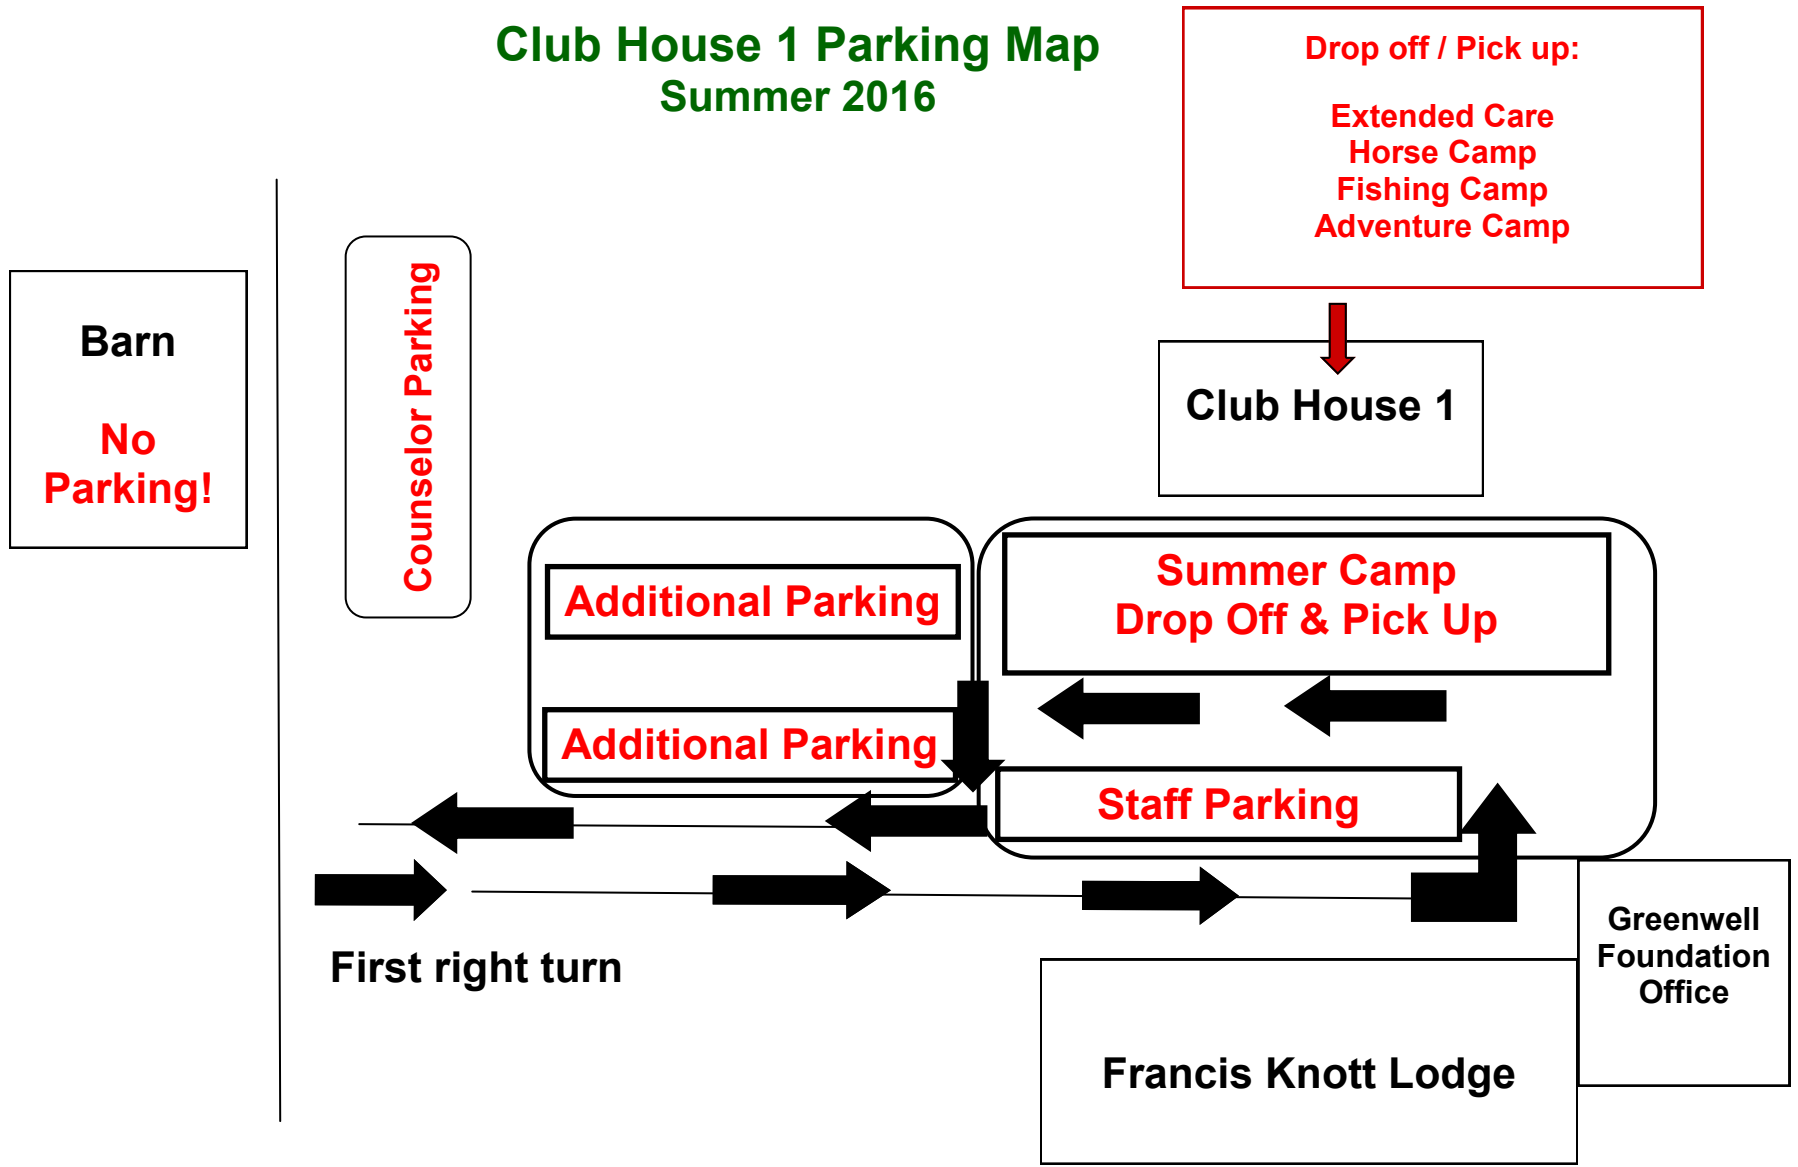

Club House 1 Parking Map Summer 2016

Entrance to Greenwell
State Park

Map not to scale

Speed Limit is 10mph throughout the park!

Enforced by Natural
Resources Police