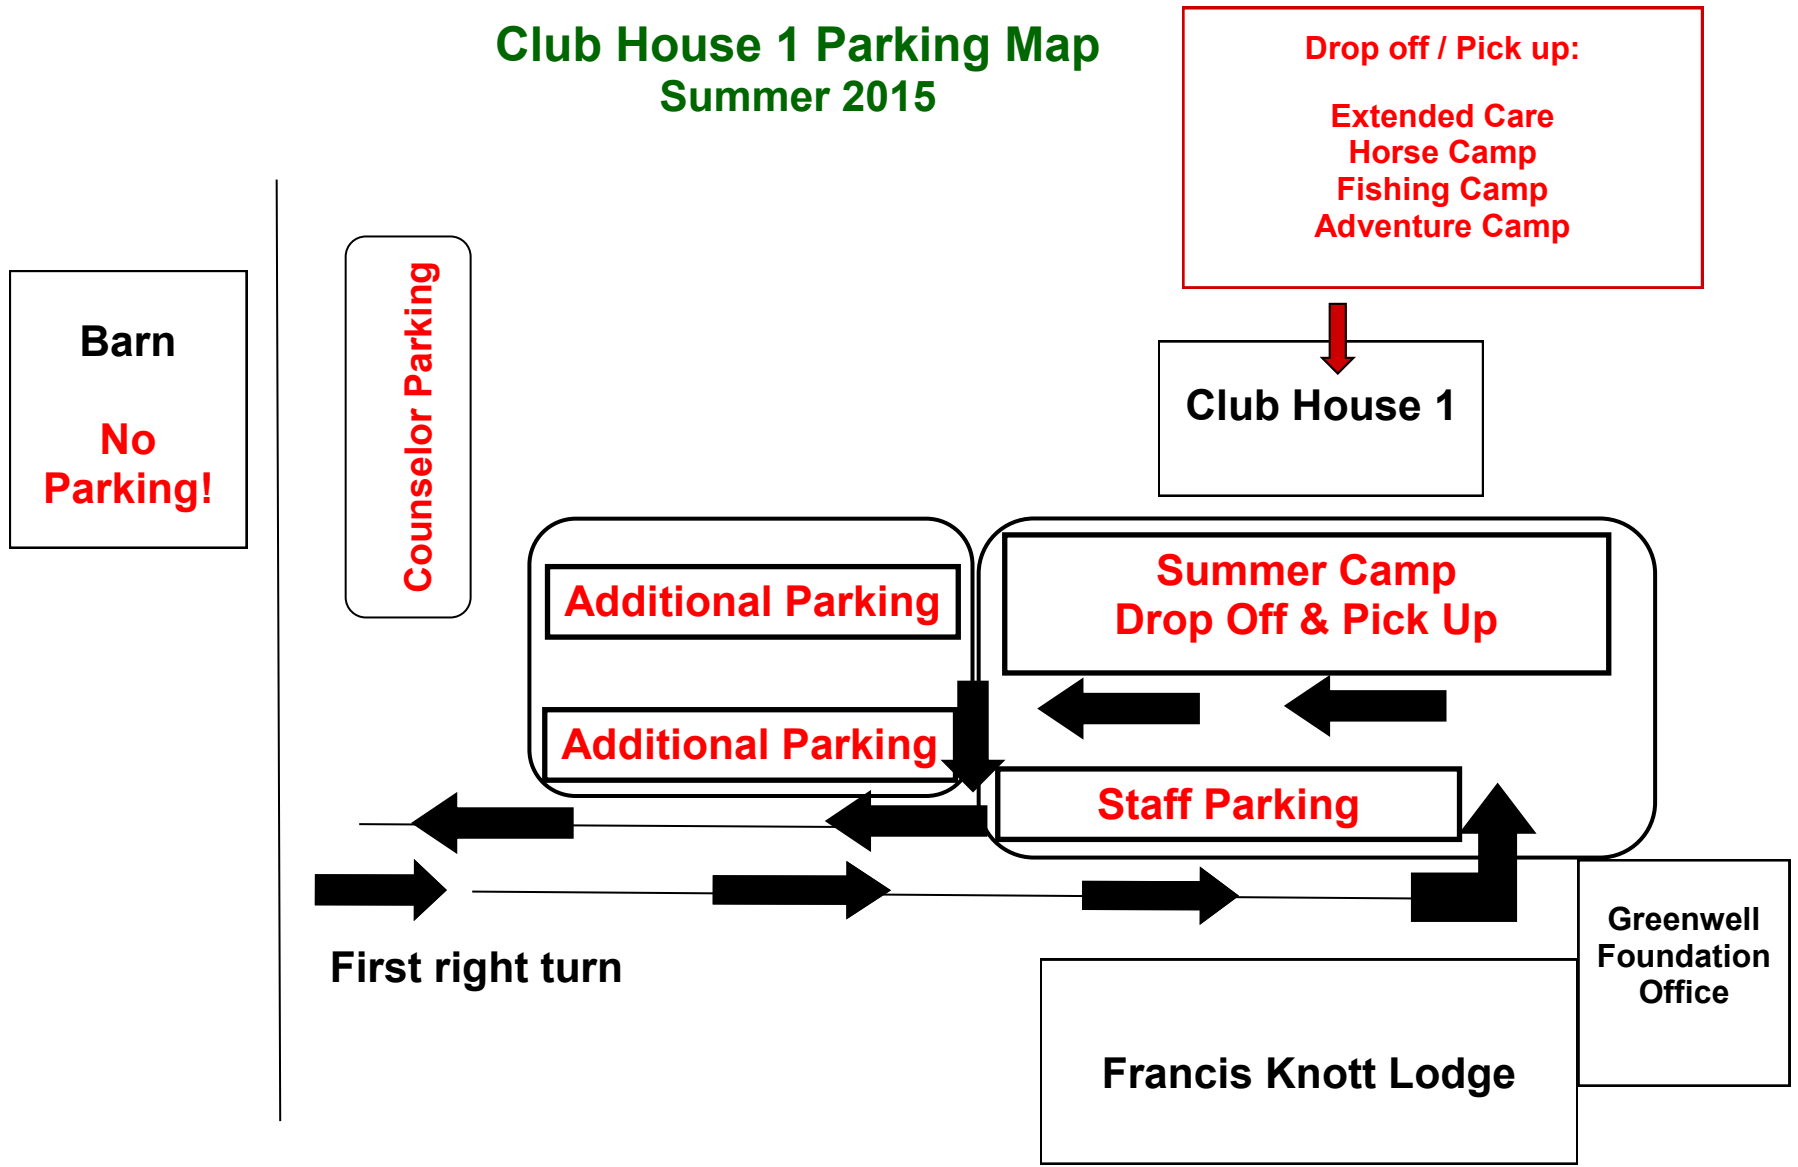

Club House 1 Parking Map Summer 2015

Entrance to Greenwell
State Park

Map not to scale

Speed Limit is 10mph throughout the park!

Enforced by Natural
Resources Police