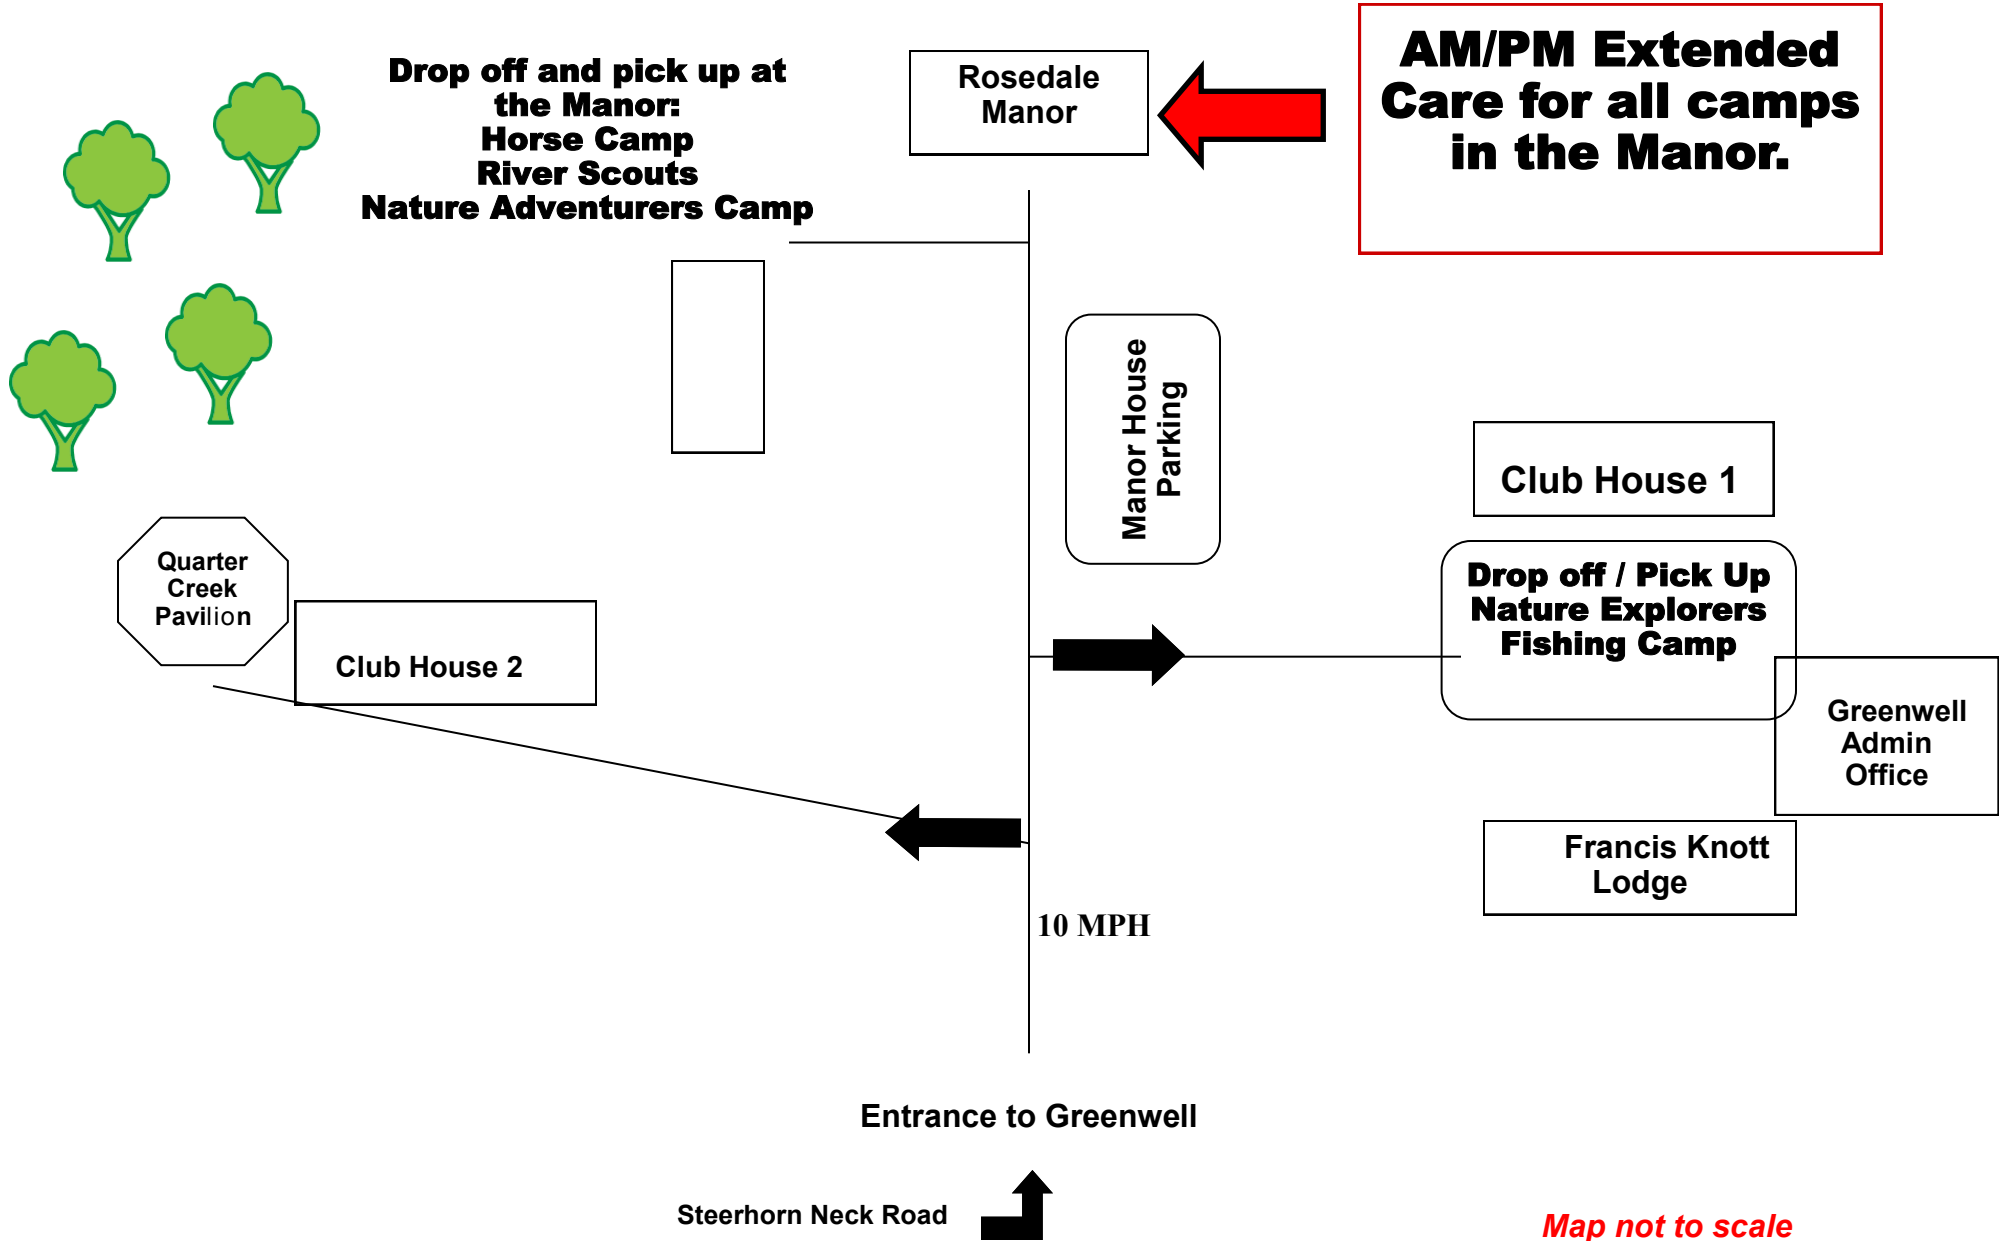

# Camp Map Summer 2017

**Speed Limit is 10mph throughout the park!** (Enforced by Natural Resources Police)